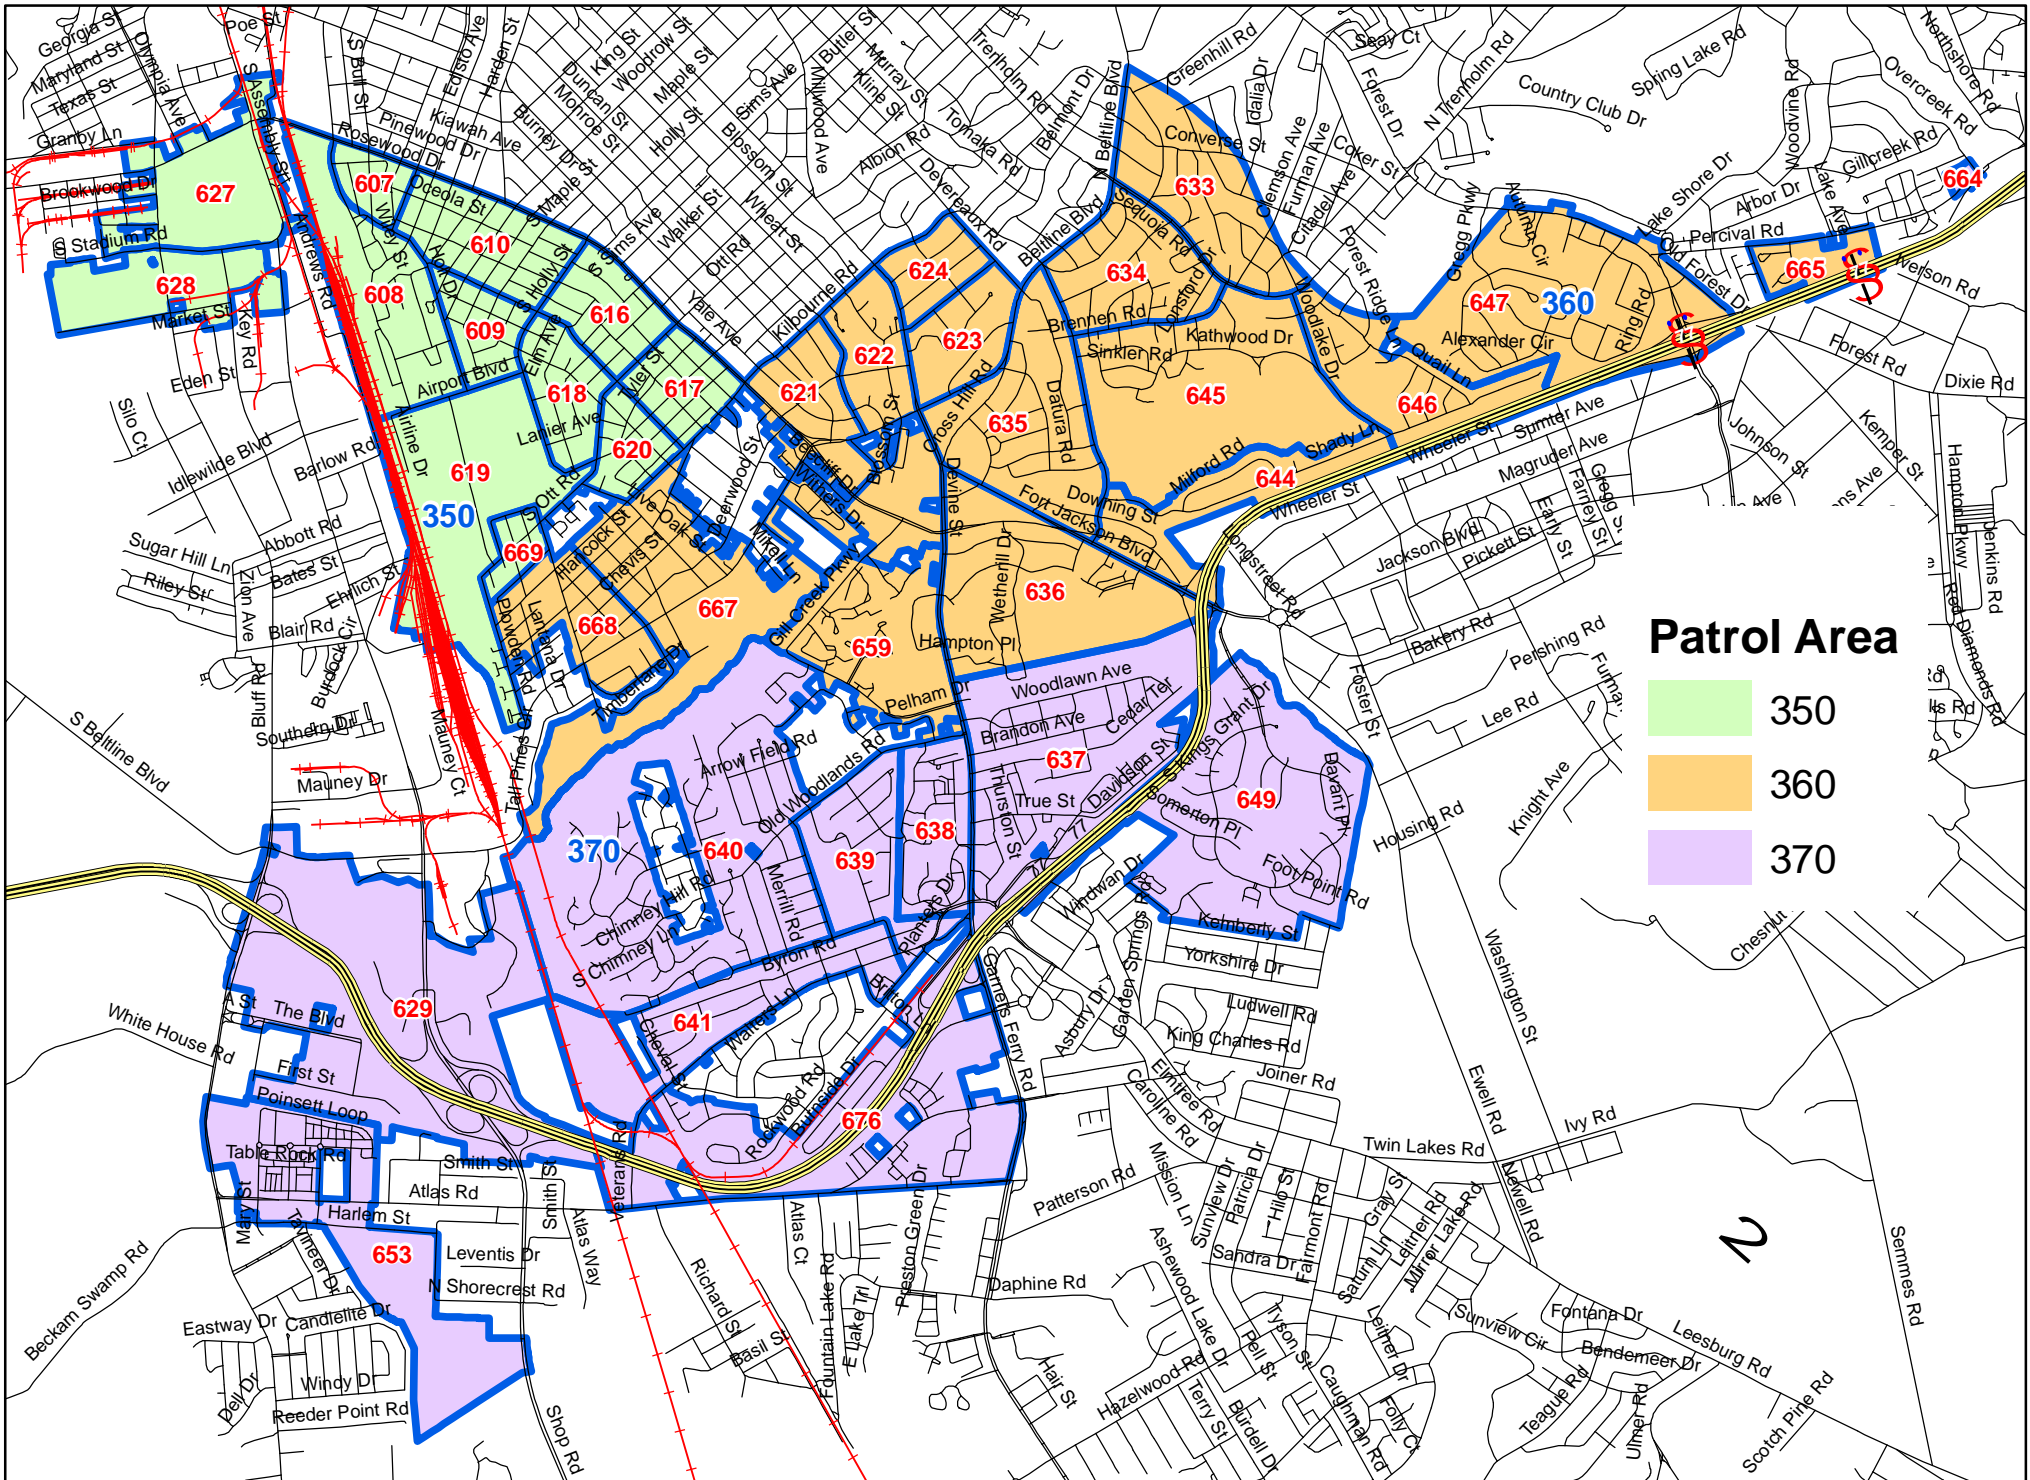

SOUTH REGION: Patrol Areas 350, 360 & 370

SOUTH REGION: Patrol Area 380